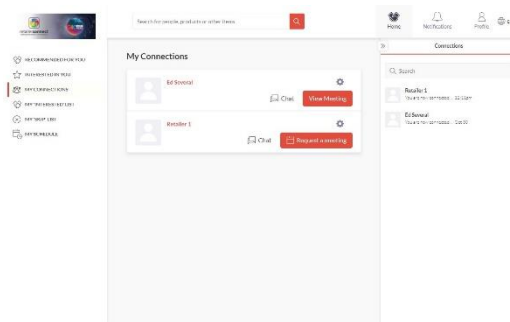

retailerconnect
making the perfect connections

Retail Connect How To's:

Facebook

Log in to the Retailer Connect Program

Select the meeting you have already booked to start it.

Your meeting will start, and the countdown timer will begin. Your meeting will be for 20 minutes.