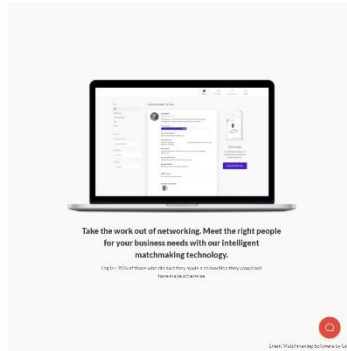

retailerconnect
making the perfect connections

Retail Connect How To's:

Facebook

Log in to the Retailer Connect Program

Select the meeting you have already booked to start it.

Your meeting will start, and the countdown timer will begin. Your meeting will be for 20 minutes.